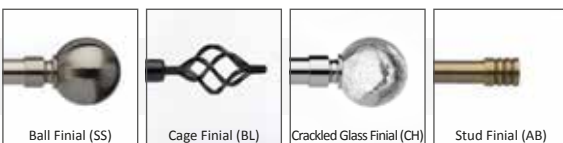

16/19mm Extendable Metal Pole Stud Finial

Available in Antique Brass (AB), Satin Steel (SS), Black (BL) and Chrome (CH)

Product Code	Product Description	Size	Outer Qty	List Price	RRP
UN1619120STUD/	16/19mm Extendable Pole Stud Finial	120-210CM	2	£25.00	£30.00
UN1619180STUD/	16/19mm Extendable Pole Stud Finial	180-320CM	2	£33.33	£40.00