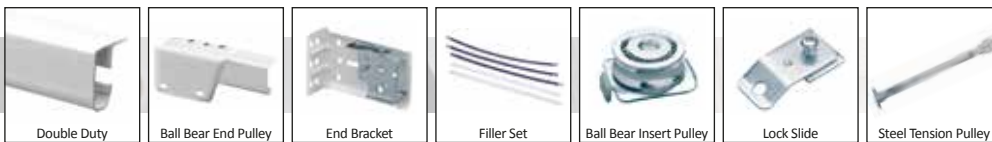

Double Duty Steel Contract

Product Code	Product Description	Size	Outer Qty	List Price	RRP
05171/500	Double Duty Track 5m (16ft)	500CM	10	£39.33	£47.20
05172/500	Double Duty Pre Notched 5 m (16ft)	500CM	10	£49.17	£59.00
05013	Reg Curved Slide	PAIR	10	£5.49	£6.59
05014/MET	Metal Master Slides	PAIR	20	£3.00	£3.60
05051	Double Duty Pendulum Slides	PK 500	1	£103.73	£124.48
05161	Double Duty Ball Bear End Pull	PAIR	10	£12.44	£14.93
05162	Double Duty End Brackets 3.75-6.25cm	PAIR	20	£4.03	£4.84
05163	Double Duty End Brackets 6.25-8.75cm	PAIR	20	£4.45	£5.34
05164	Double Duty Support 3.75-6.25cm	EACH	10	£3.30	£3.96
05165	Double Duty Support 6.25-8.75cm	EACH	10	£3.52	£4.22
05183	Double Duty Double Rod Brackets	PAIR	10	£7.97	£9.56
05218	Double Duty Filler Set	EACH	1	£207.46	£248.95
05222	Double Duty Double Rod Support	EACH	10	£7.77	£9.32
05224	Double Duty Splice	EACH	10	£5.91	£7.09
05271	Double Duty 1-Slot Sup 3.75-6.25cm	EACH	10	£3.00	£3.60
05276	Double Duty Ball Bear Insert Pulley	EACH	20	£6.22	£7.46
05279	Double Duty Lock Slides	PK 50	50	£1.65	£1.98
05281/1	Double Duty Cord 100m Reel	100M	1	£54.97	£65.96
05281/10	Double Duty Cord 1000m Reel	1000M	1	£446.06	£535.27
05287	Double Duty Rail Bending Set	EACH	1	£456.43	£547.72
05292	Double Duty Steel Tension Pulley	EACH	10	£13.48	£16.18